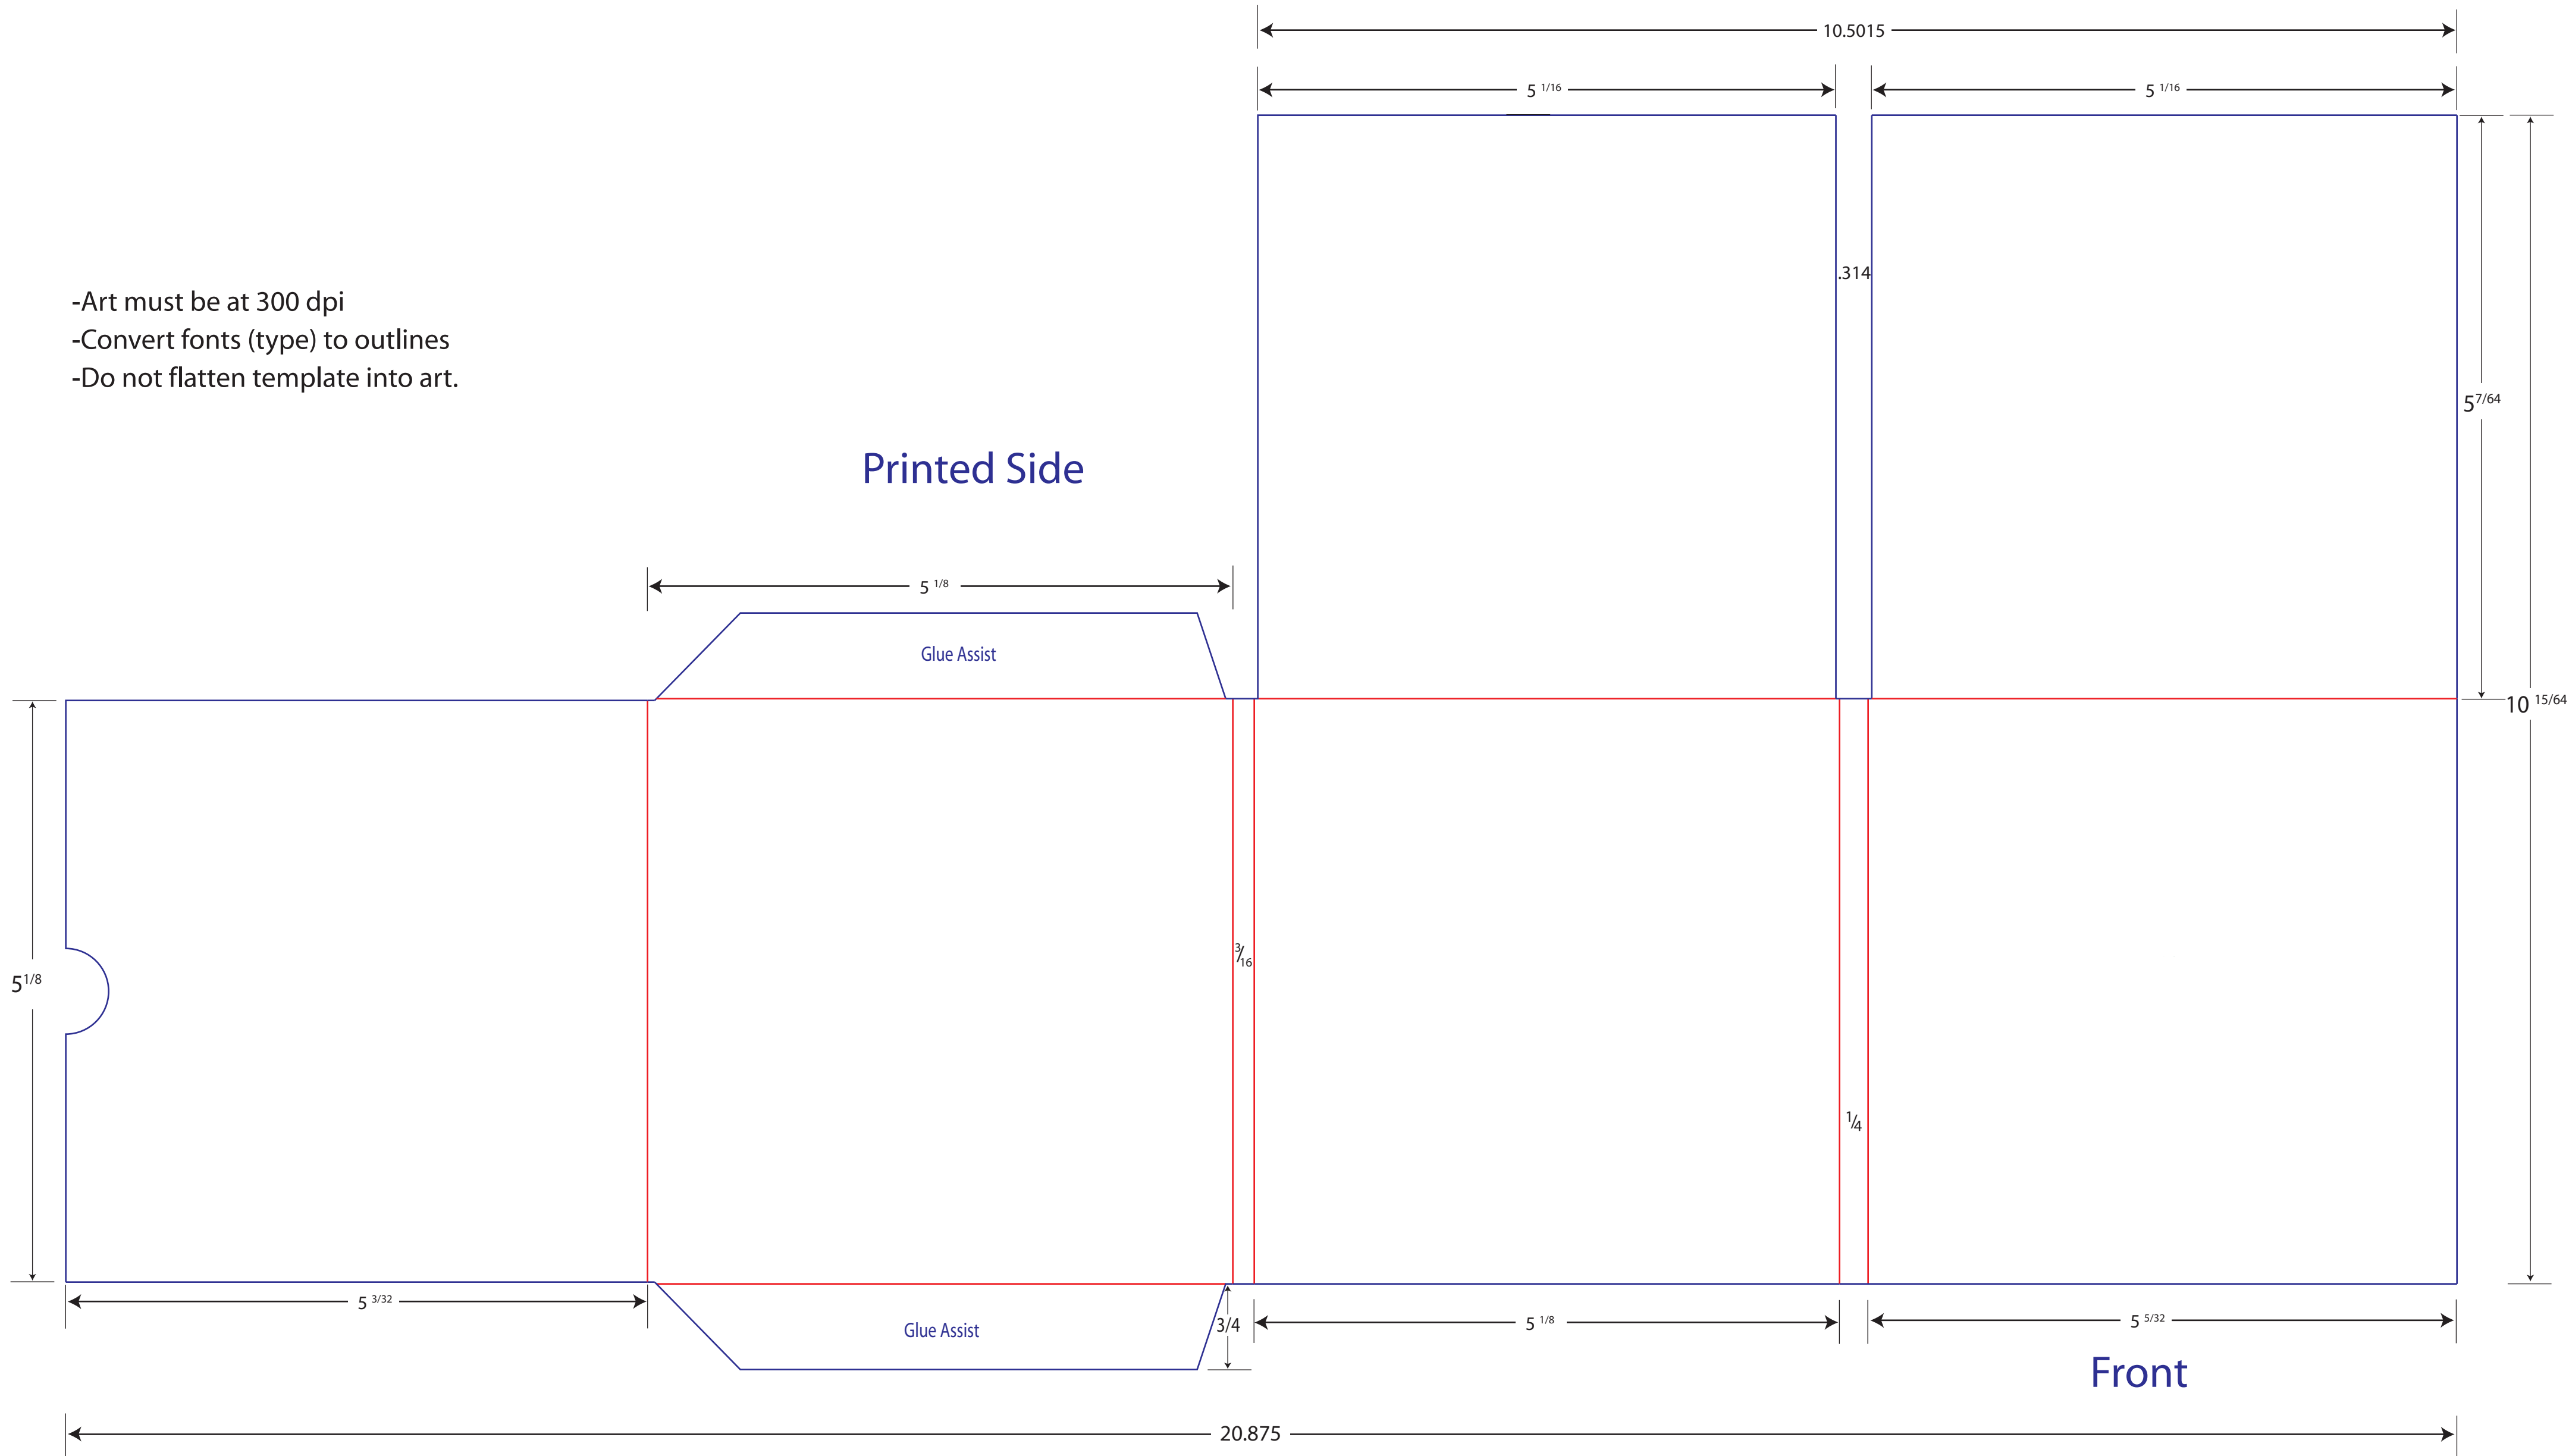

- Art must be at 300 dpi
- Convert fonts (type) to outlines
- Do not flatten template into art.

Printed Side

Glue Assist

Glue Assist

Front